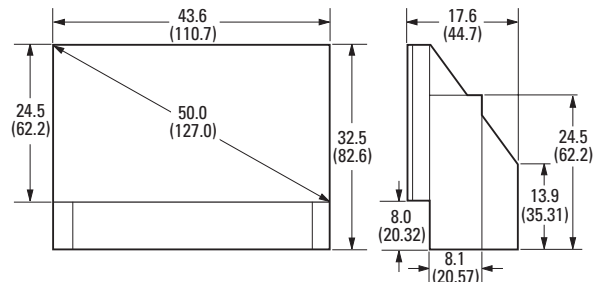

NOTE: VALUES IN PARENTHESES ARE CENTIMETERS; ALL OTHERS ARE INCHES.